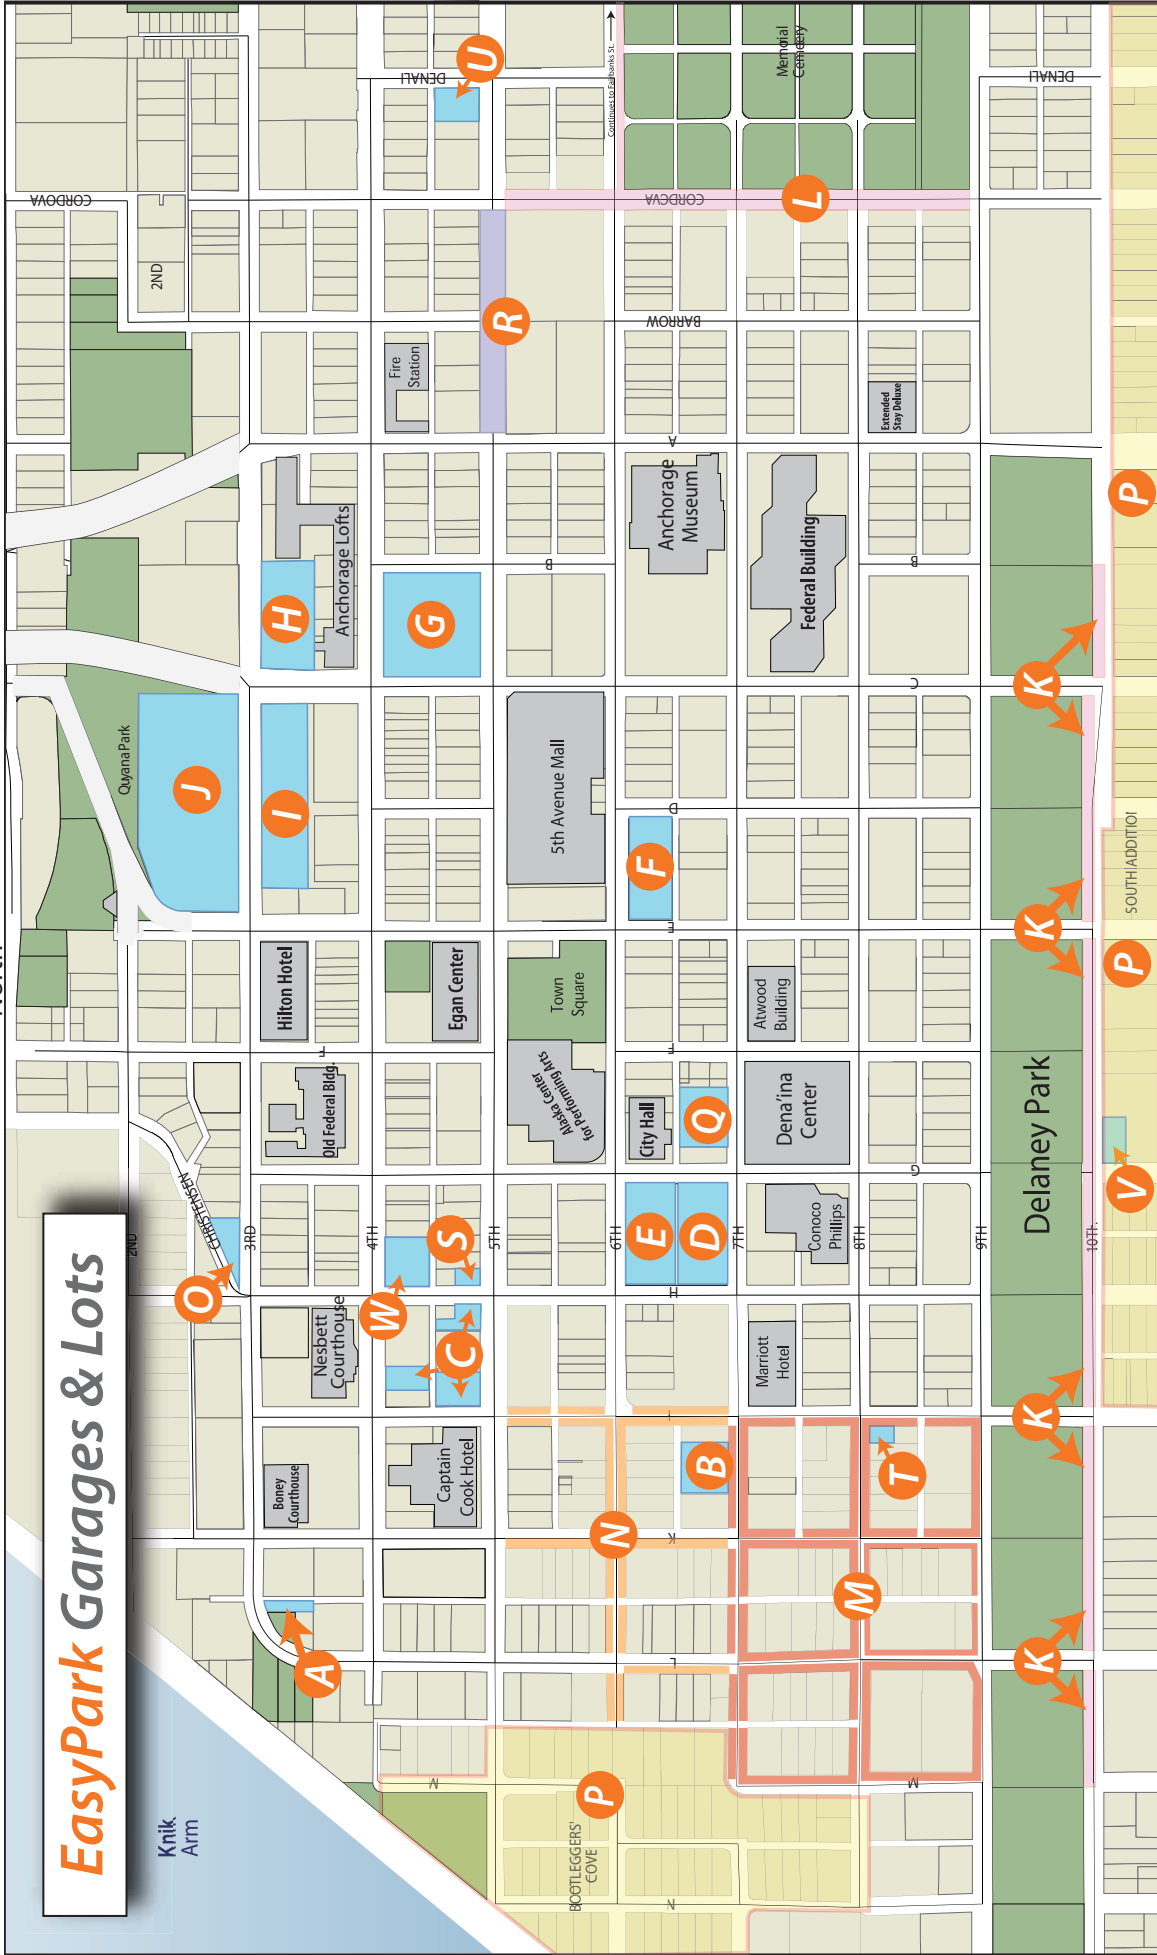

North

East

West

EasyPark Garages & Lots

Knik Arm

A 3rd & L St. (311 L St.)
Open 24 hours

B Moose (7th & J) - 921 W 7th Ave.
Public: Mon-Fri 5:30 pm-7 am; Sat-Sun 24 hrs
Monthly Permit Available

E 6th & H Street Garage (700 West 6th Ave.)
Open 24 hours; Monthly Permit Available

F JCPenney Garage (6th & E) - 414 W 6th Ave.
Open 24 hours; Monthly Permit Available

G 5th & B St. Garage (420 B St.)
Open 24 hours; Monthly Permit Available

H Sockeye (3rd & C) - 220 W 3rd Ave.
Open 24 hours; Monthly Permit Available

I Coho (3rd & E) - 344 W 3rd Ave.
Open 24 hours; Monthly Permit Available

J Chinoak (3rd & E) - 225 E St.
Open 24 hours; Monthly Permit Available

K Park Strip (10th Ave.)
Free public parking Mon-Fri 5pm-8am & weekends. 2 hour free parking where posted.
Monthly Permit Available

L Area 1 East
Open 24 hours; Monthly Permit Available

M Area 3 Southwest
Open 24 hours; Monthly Permit Available

N Area 4 Northwest
Open 24 hours; Monthly Permit Available

O Snow Goose (3rd & Christensen)
750 Christensen Dr.
Open 24 hours

P Residential Areas
Yearly Permit Available & Guest Passes

Q City Hall (7th & F St.) - 632 W 6th Ave.
Public: Mon-Fri 6 pm-6 am; Sat-Sun 24 hrs

R Area 2 East-Central
Open 24 hours; Monthly Permit Available

S Glacier (5th & H) - 747 W 5th Ave.
Public: Mon-Fri 5:30 pm-7 am; Sat-Sun 24 hrs

T 8th and I (909 W 9th Ave.)
Public: Mon-Fri 5:30 pm-7 am; Sat-Sun 24 hrs

U Denali (5th & Denali) 436 Denali St.
Public: Mon-Fri 5:30 pm-7 am; Sat-Sun 24 hrs

V 10th & G (616 W 10th Ave.)
Monthly Permit Available

W Katmai (4th & H) - 716 W 4th Ave.
Open 24 hours

EasyParkAlaska.com
276-7275