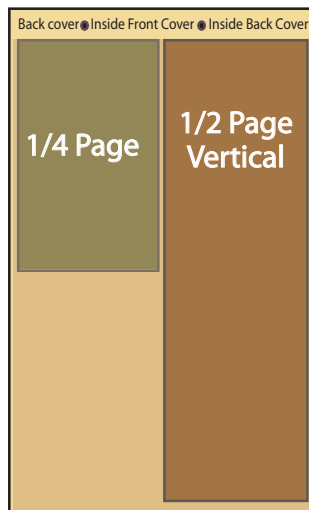

Includes:

- Listings of all Exhibitors
- Tradeshow Map

- Each Advertiser will get Copies to Hand out. Guide will given out at the Show and mailed for Free to prospective buyers through the year.

FULL COLOR Professional Guide for referencing, finding, remembering exhibitors before, during and after the show

**Space
Deadline:
Dec. 4,
2017**

**Sign-up Today
Don't miss out
limited number
of pages**

Will also be available online 24/7 at www.AlaskaGiftShow.com

COLOR AD SIZES	Width X Height	Rate
Highlight your company		\$75
1/4 Page	2.25" X 3.75"	\$195
1/2 Page Horizontal	4.25" X 3.75"	\$350
1/2 Page Vertical	2.25" X 7.5"	\$350
Full Page	4.5" X 7.5"	\$650
Front Inside	4.5" X 7.5"	\$750
Back Cover	4.5" X 6"	\$950