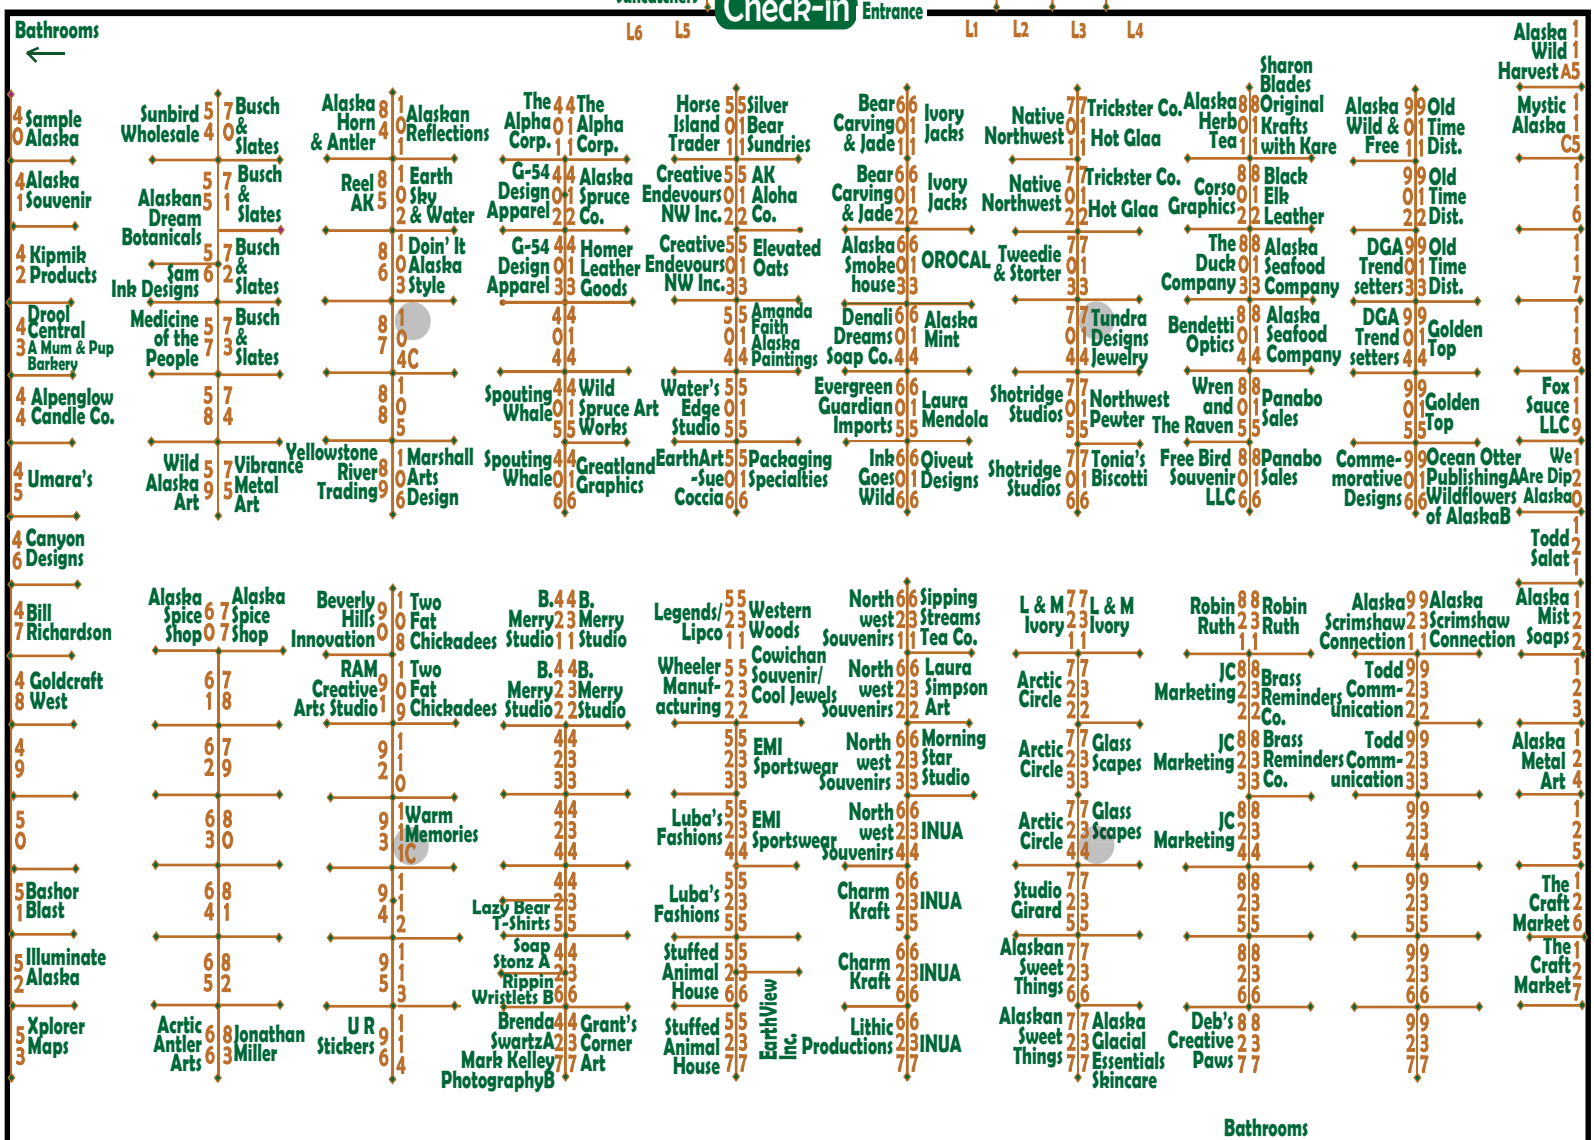

ALASKA GENESIS PRODUCTIONS INC. - ALASKA WHOLESALE GIFT SHOW - More info at: www.AlaskaGiftShow.com

E-MAIL: info@alaskagiftshow.com MAIL: PO Box 200846 Anchorage, Alaska 99520 PHONE: 907-929-2822